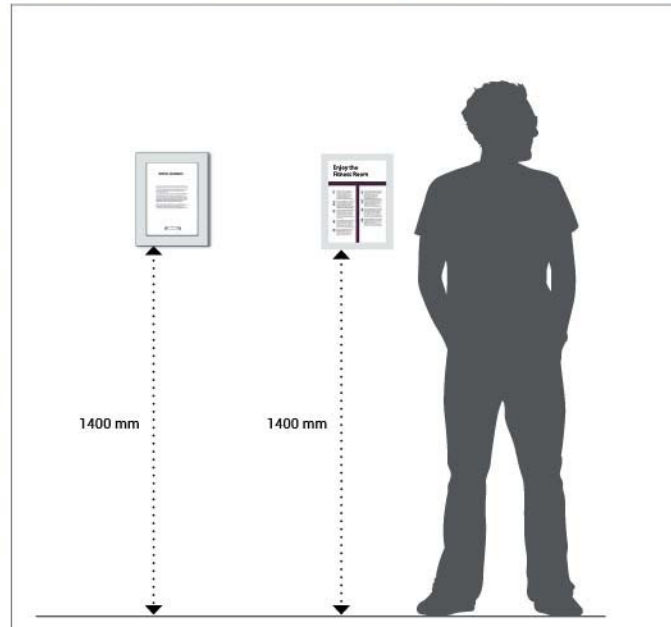

Company Slogan
Contact Number | website

CASE STUDY

Staybridge Suites

CASE STUDY

Screws fixing on wall

1400 mm

1400 mm

Staybridge Suites