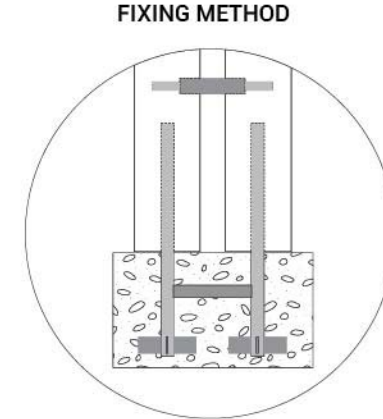

GATEWAY SIGN

Materials

Details

Finished solid hardwood blocks - supported by brushed stainless circular bars (6 x 10 cm) fixed into pre drilled housing holes. Brushed stainless steel illuminated logo 3D Letters backlight.