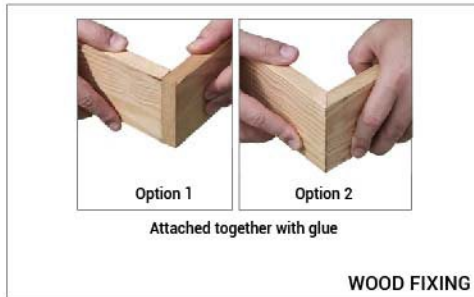

GATEWAY SIGN

Materials

Details

Finished solid hardwood blocks - supported by brushed stainless circular bars (6 x 10 cm) fixed into pre drilled housing holes. Brushed stainless steel illuminated logo 3D Letters backlight.