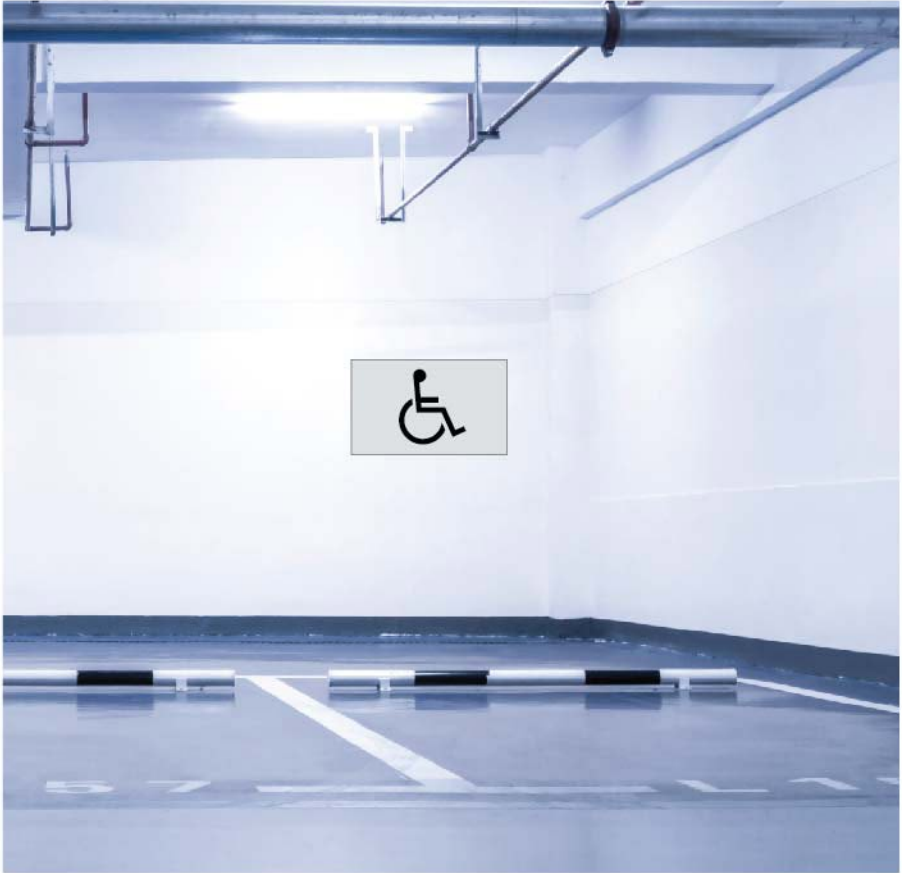

Materials

Staybridge Suites

CAR PARKING SIGNS

From Ceiling

Wall Mounted

1.5mmx10cm STAINLESS STEEL
BURSHED FINISH WITH 4 MM
ACRILYC LETTER LED FACE
LIGHT WHITE COLOR

Shop Drawing

ACTUAL SITE VIEW