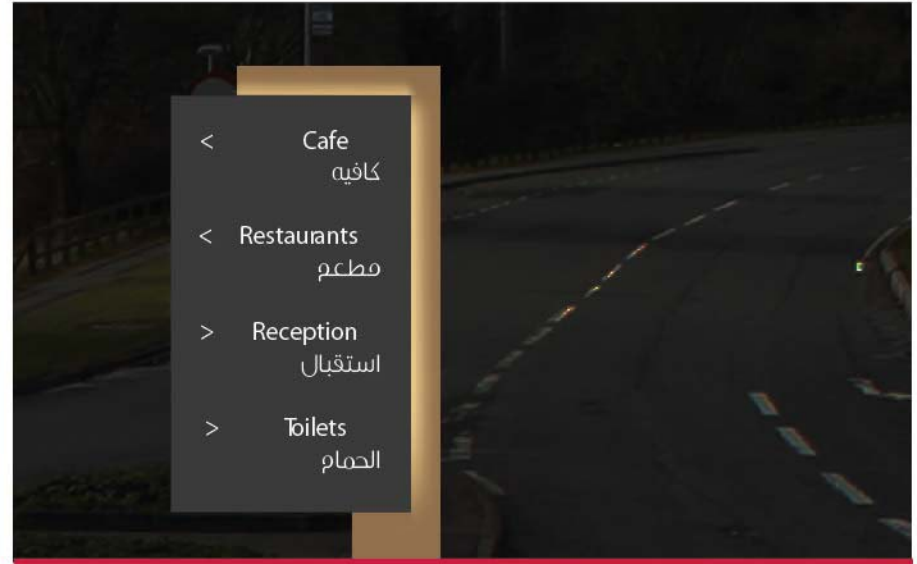

MATERIALS USED

TAMARA
منتجع ومنتاح
Beach Resort
تامارا

Tamara
RESORT

Tamara Resort

EXTERNAL & INTERNAL SIGNAGES

Location: Dammam

Digital banner printing for unipole. Design and execution.

BILLBOARD

NIGHT VIEW

MATERIALS USED

HOSPITALS

HOSPITALS

EXTERNAL & INTERNAL SIGNAGES

Mediaone has been working with hospitals to cover external and internal signage solutions and support their concepts to produce signs within the approved medical standards. Such projects call for attention to detail and precise execution, which is the main goal our teams works towards from concept to execution.