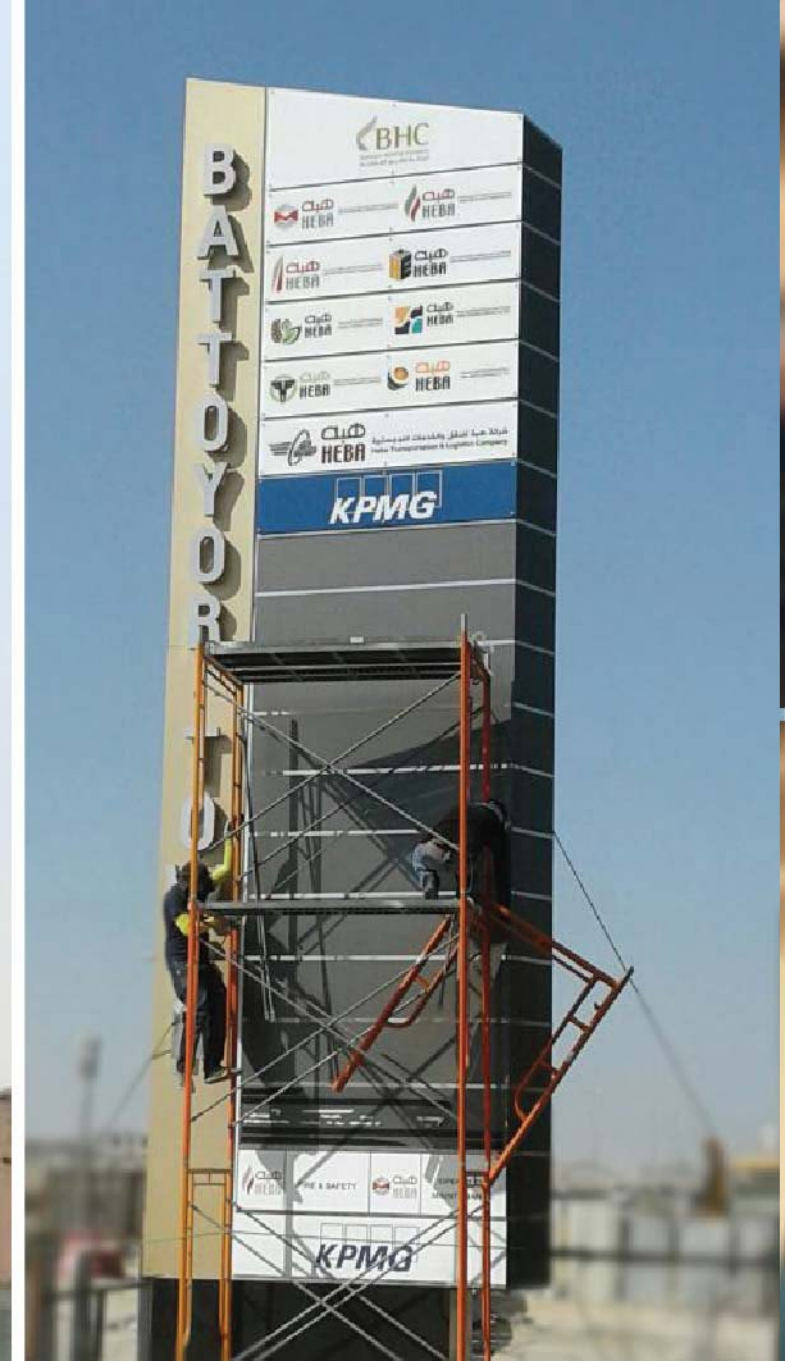

Shop Drawing

1 (WITHOUT TEXT)
PERSPECTIVE
A B SCALE 1/8"

2 (WITH TEXT)
PERSPECTIVE
A B SCALE 1/8"

CASE STUDY

TOWER

Case Study - AK Tower

PRODUCTION
FACILITIES

Booth Display
Printing &
Installation

Signage

B R O C H U R E