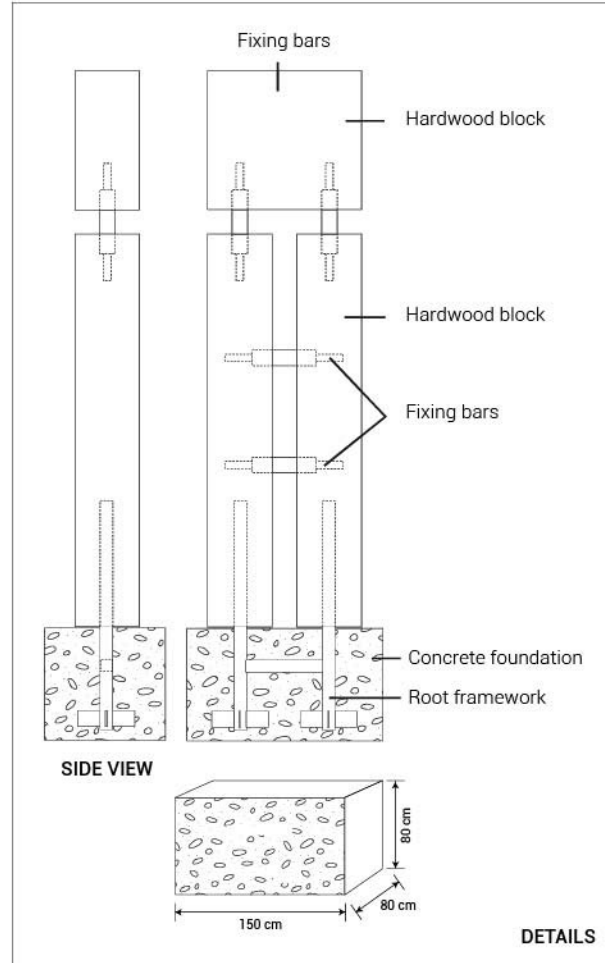

GATEWAY SIGN

Materials

Details

Finished solid hardwood blocks - supported by brushed stainless circular bars (6 x 10 cm) fixed into pre drilled housing holes. Brushed stainless steel illuminated logo 3D Letters backlight.