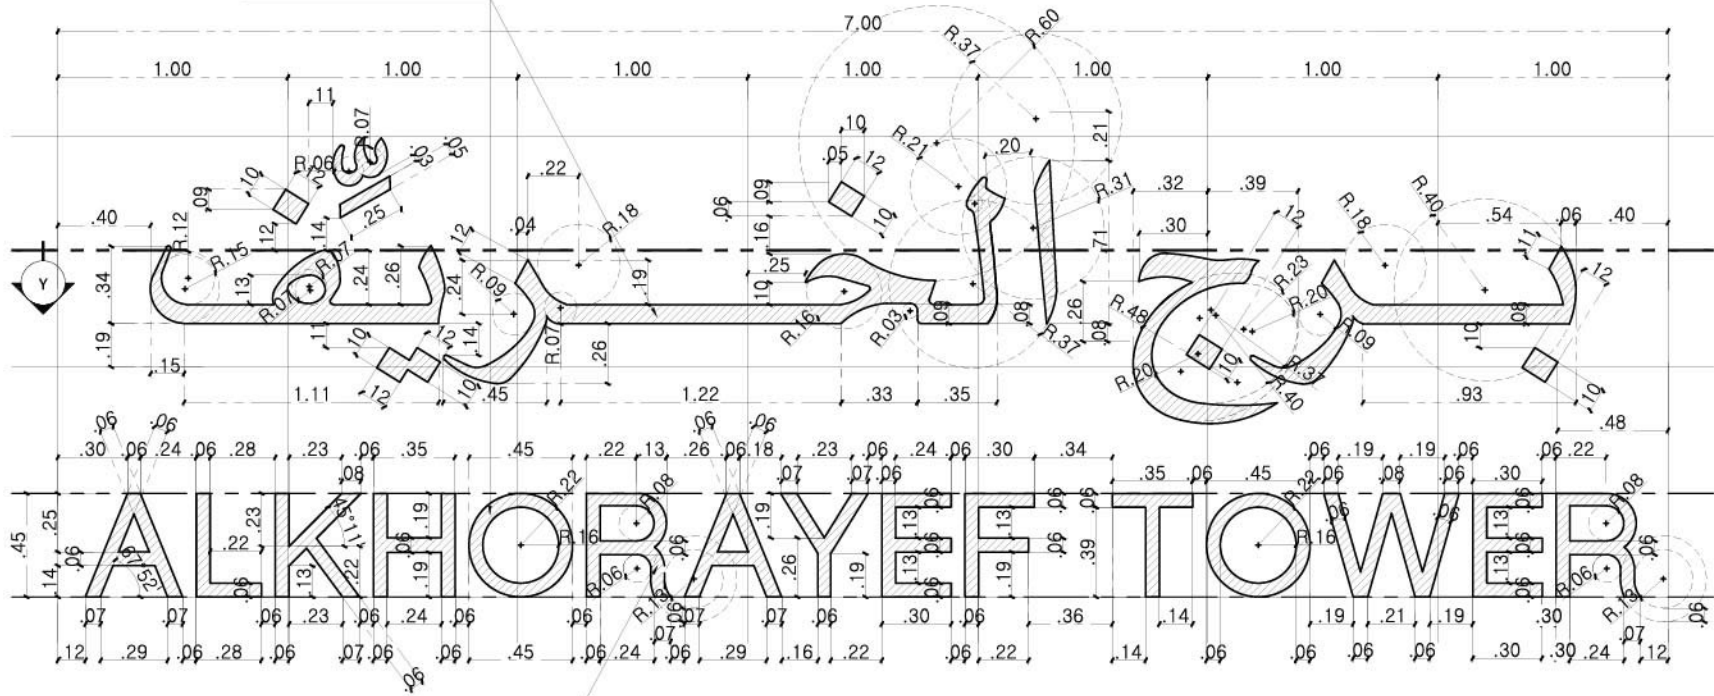

1.5mmx10cm STAINLESS STEEL
BURSHED FINISH WITH 4 MM
ACRILYC LETTER LED FACE
LIGHT WHITE COLOR

1.5mmx10cm STAINLESS STEEL
BURSHED FINISH WITH 4 MM
ACRILYC LETTER LED FACE
LIGHT WHITE COLOR