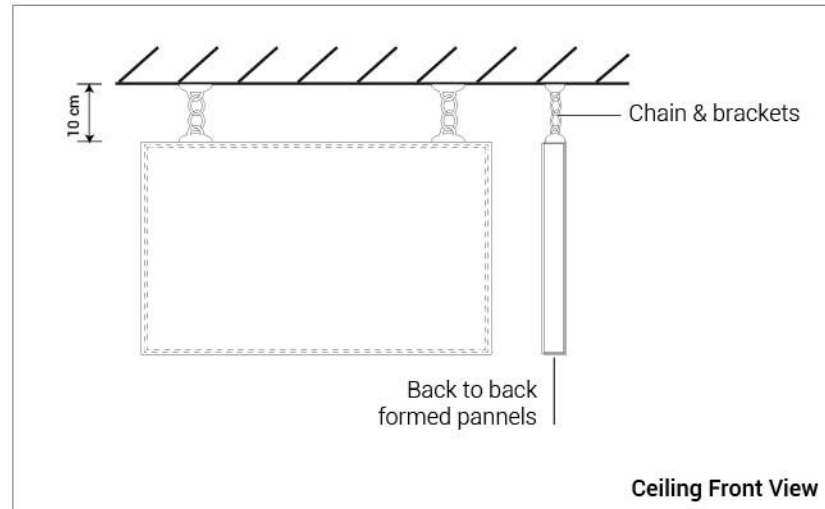

Staybridge Suites

CAR PARKING SIGNS

Details

2mm brushed stainless steel hung from the ceiling. Text is chemical etching. Epoxy glue fixing joining acrylic with SST sheet

Materials