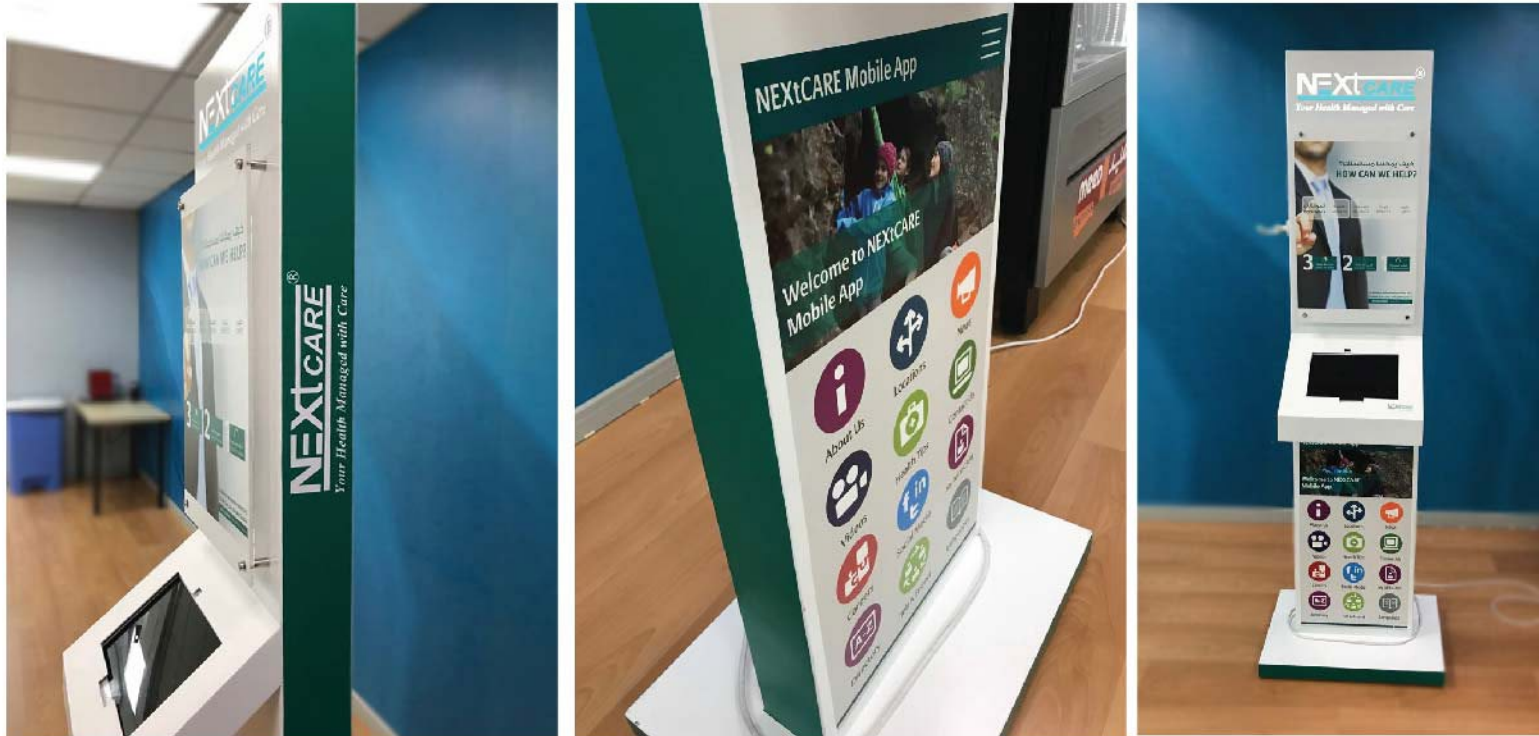

NEXTCARE

NEXTCARE
DISPLAY STAND

NEXTCARE

DISPLAY SYSTEM - HOSPITAL STAND

Location: Al Khobar

18mm wood with sticker design and Samsung LED lights.

DISPLAY STANDS

SCOPE / ANSAB

OUTDOOR DISPLAYS

An aerial photograph of a city skyline, likely Atlanta, Georgia, featuring several prominent skyscrapers with blue-tinted facades. The foreground is heavily blurred, showing a road and a green traffic light. A solid red vertical bar is positioned on the left side of the image, containing white text.