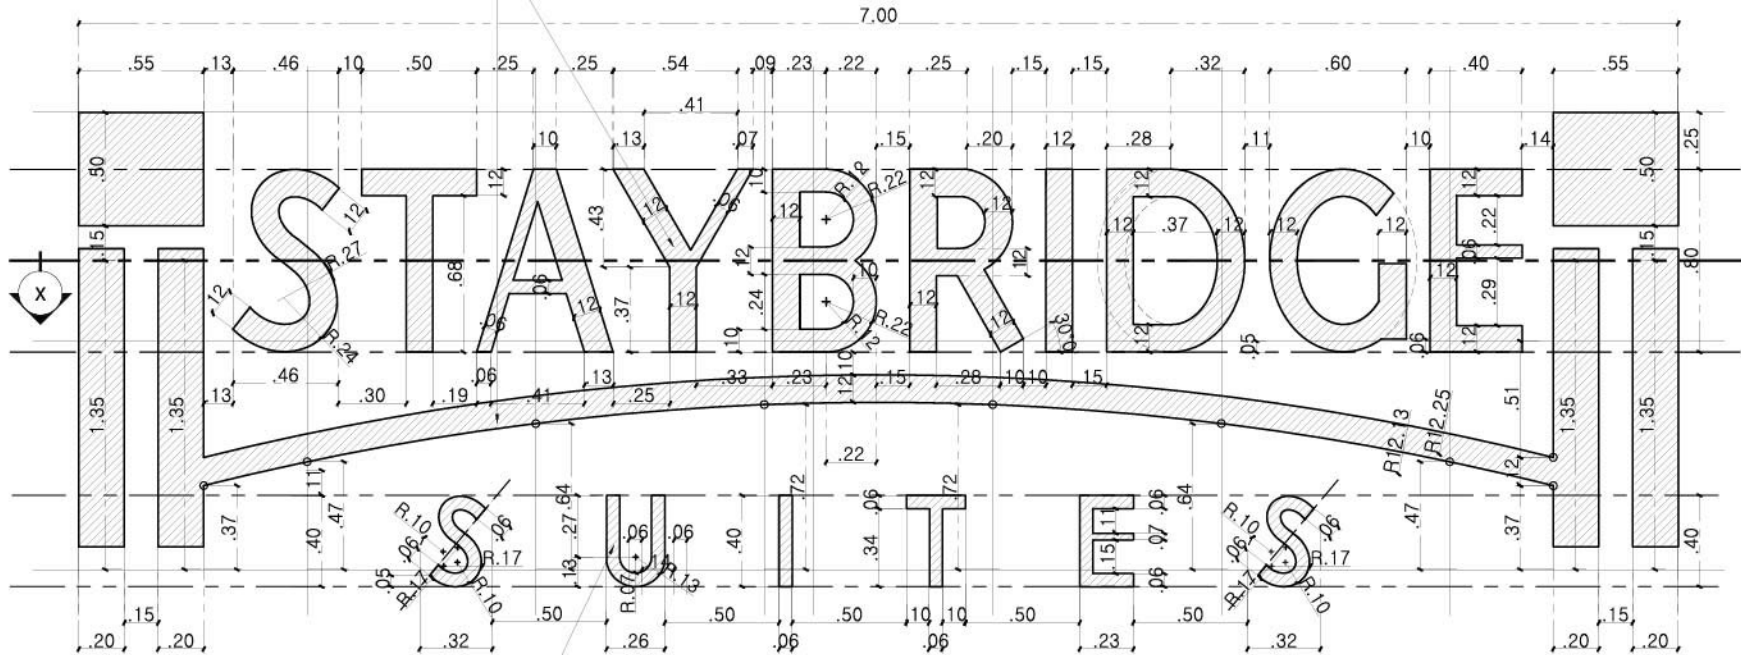

1.5mmx10cm STAINLESS STEEL
BURSHED FINISH WITH 4 MM
ACRILYC LETTER LED FACE
LIGHT WHITE COLOR